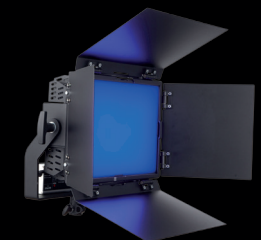

BB&S
SALES U.S.A.

A BB&S Subsidiary Company
info@bbslighting.com
Tel.: 1-800-820-6610
bbslighting.com

BB&S
LIGHTING PEOPLE

International Sales, Head Office,
Distribution & Production
sales@brothers-sons.dk
Tel.: +45 70 27 42 41
brothers-sons.dk

BB&S
RENTAL SUPPORT

A BB&S Subsidiary Company
Rental and Sales
rentalsupport@bbsrentalsupport.com
Tel.: +46 70 333 78 00