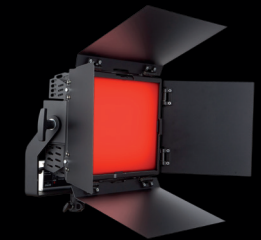

BB&S
SALES U.S.A.

A BB&S Subsidiary Company
info@bbslighting.com
Tel.: 1-800-820-6610
bbslighting.com

BB&S
LIGHTING PEOPLE

International Sales, Head Office,
Distribution & Production
sales@brothers-sons.dk
Tel.: +45 70 27 42 41
brothers-sons.dk

BB&S
RENTAL SUPPORT

A BB&S Subsidiary Company
Rental and Sales
rentalsupport@bbsrentalsupport.com
Tel.: +46 70 333 78 00