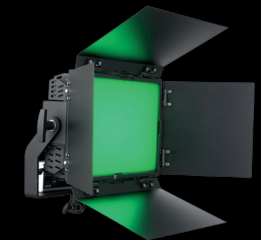

BB&S
SALES U.S.A.

A BB&S Subsidiary Company
info@bbslighting.com
Tel.: 1-800-820-6610
bbslighting.com

BB&S
LIGHTING PEOPLE

International Sales, Head Office,
Distribution & Production
sales@brothers-sons.dk
Tel.: +45 70 27 42 41
brothers-sons.dk

BB&S
RENTAL SUPPORT

A BB&S Subsidiary Company
Rental and Sales
rentalsupport@bbsrentalsupport.com
Tel.: +46 70 333 78 00