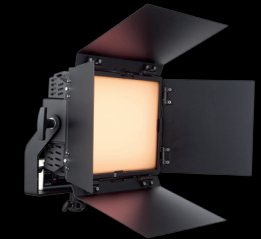

BB&S
SALES U.S.A.

A BB&S Subsidiary Company
info@bbslighting.com
Tel.: 1-800-820-6610
bbslighting.com

BB&S
LIGHTING PEOPLE

International Sales, Head Office,
Distribution & Production
sales@brothers-sons.dk
Tel.: +45 70 27 42 41
brothers-sons.dk

BB&S
RENTAL SUPPORT

A BB&S Subsidiary Company
Rental and Sales
rentalsupport@bbsrentalsupport.com
Tel.: +46 70 333 78 00