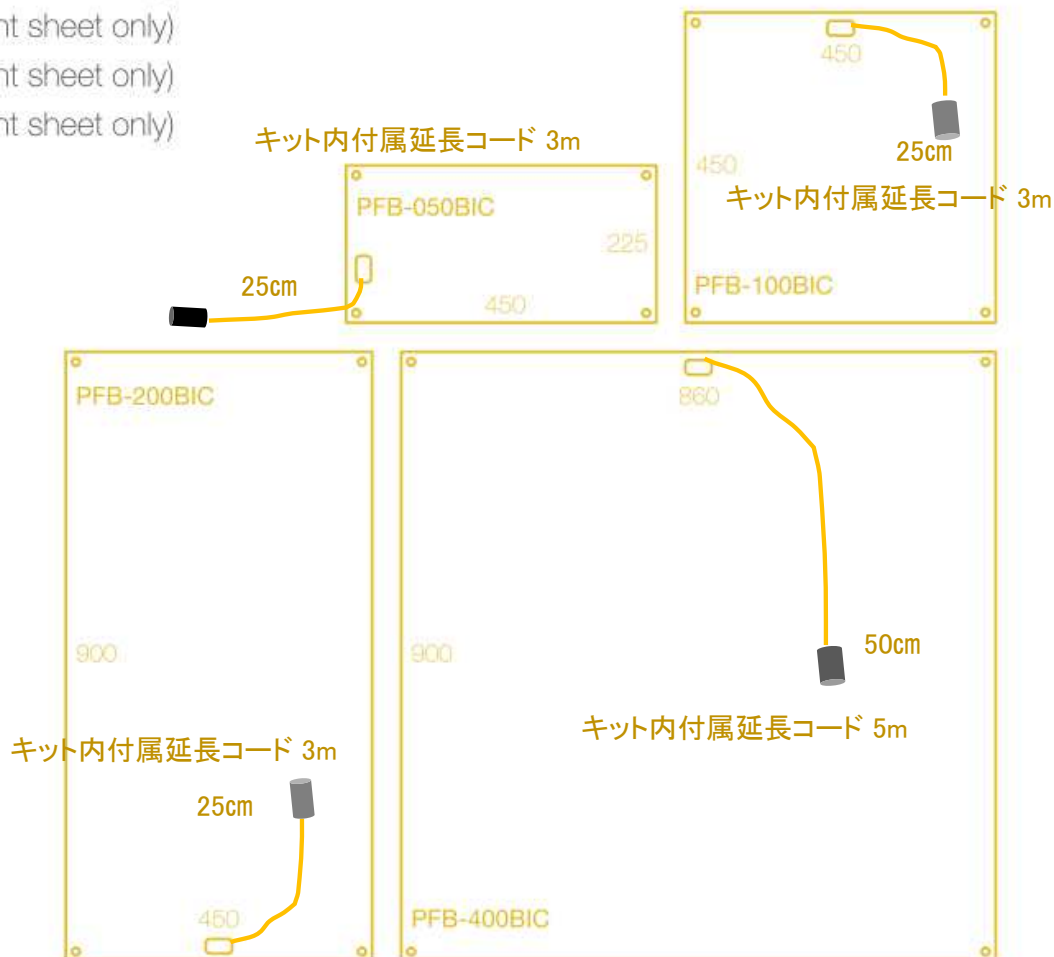

ProFlex50. 100. 200. 400 シートサイズ

Dimension

Weight

PFB-050BIC:120g (light sheet only)

PFB-100BIC:240g (light sheet only)

PFB-200BIC:420g (light sheet only)

PFB-400BIC:800g (light sheet only)

Size (W x H)

PFB-050BIC

450 x 225 (mm)

17.7 x 8.8 (inch)

PFB-100BIC

450 x 450 (mm)

17.7 x 17.7 (inch)

PFB-200BIC

900 x 450 (mm)

35.4 x 17.7 (inch)

PFB-400BIC

860 x 900 (mm)

33.9 x 35.4 (inch)